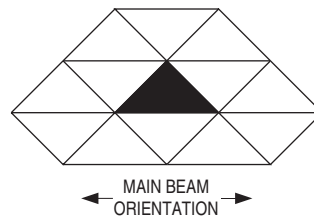

AVAILABLE SHAPES FOR ARMSTRONG® DESIGNFLEX™ CEILINGS

(All views are face views.)

Triangles

NOMINAL 60° TRIANGLE

- 24" BEAM SPACING x 24" BASE
- 48" BEAM SPACING x 48" BASE

NOMINAL 45° TRIANGLE

- 24" BEAM SPACING x 48" BASE

NOMINAL 75° TRIANGLE

- 48" BEAM SPACING x 24" BASE

90° TRIANGLE, LEFT

- 24" BEAM SPACING x 48" BASE

90° TRIANGLE, RIGHT

- 24" BEAM SPACING x 48" BASE

90° TRIANGLE, SYMMETRICAL

- 24" BEAM SPACING x 24" BASE
- 48" BEAM SPACING x 48" BASE