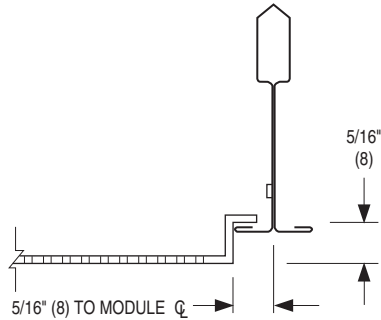

Parallelograms

NOMINAL 60° PARALLELOGRAM, LEFT

- 24" BEAM SPACING x 24" BASE

NOMINAL 60° PARALLELOGRAM, RIGHT

- 24" BEAM SPACING x 24" BASE

SCHEDULE TYPE:
PROJECT:
ENGINEER:
CONTRACTOR:

 Page 1 of 2
 Dimensions are in inches (mm).

DATE
B SERIES
SUPERSEDES
DRAWING NO.

7 - 15 - 22

FLR

3 - 28 - 22

FLPR-SHP

FLOWLINE™ SHAPES PERFORATED RETURNS
ARCHITECTURAL • RETURN PANEL
MODELS: FLPR-SHP AND FLPR-SHPA

Standard Mounting Style
Panel for 9/16" (14) Flat T-Bar Tegular Ceiling (Suprafine®)

Options:

- Aluminum construction (Model FLPR-SHPA).
- SS Sight shield.

Finish:

- BW British White.
- SP Special Finish _____ .

| | | | | | |
|-----------------------|-------------|--------------------------------|-------------------|--------------------|--|
| SCHEDULE TYPE: | | Page 2 of 2 | | | |
| PROJECT: | | Dimensions are in inches (mm). | | | |
| ENGINEER: | DATE | B SERIES | SUPERSEDES | DRAWING NO. | |
| CONTRACTOR: | 7 - 15 - 22 | FLR | 3 - 28 - 22 | FLPR-SHP | |