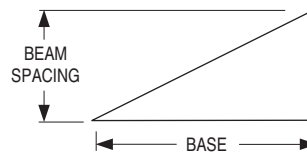

AVAILABLE SHAPES FOR ARMSTRONG® DESIGNFLEX™ CEILINGS

(All views are face views.)

Triangles

NOMINAL 60° TRIANGLE

- 24" BEAM SPACING x 24" BASE
- 48" BEAM SPACING x 48" BASE

NOMINAL 45° TRIANGLE

- 24" BEAM SPACING x 48" BASE

NOMINAL 75° TRIANGLE

- 48" BEAM SPACING x 24" BASE

90° TRIANGLE, LEFT

- 24" BEAM SPACING x 48" BASE

90° TRIANGLE, RIGHT

- 24" BEAM SPACING x 48" BASE

90° TRIANGLE, SYMMETRICAL

- 24" BEAM SPACING x 24" BASE
- 48" BEAM SPACING x 48" BASE

Parallelograms

NOMINAL 60° PARALLELOGRAM, LEFT

- 24" BEAM SPACING x 24" BASE

NOMINAL 60° PARALLELOGRAM, RIGHT

- 24" BEAM SPACING x 24" BASE

SCHEDULE TYPE:
PROJECT:
ENGINEER:
CONTRACTOR:

 Page 1 of 2
 Dimensions are in inches (mm).