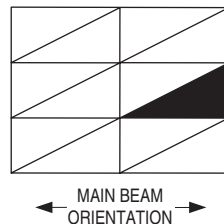

AVAILABLE SHAPES FOR ARMSTRONG® DESIGNFLEX™ CEILINGS

(All views are face views.)

Triangles

NOMINAL 60° TRIANGLE

- 24" BEAM SPACING x 24" BASE
- 48" BEAM SPACING x 48" BASE

NOMINAL 45° TRIANGLE

- 24" BEAM SPACING x 48" BASE

NOMINAL 75° TRIANGLE

- 48" BEAM SPACING x 24" BASE

90° TRIANGLE, LEFT

- 24" BEAM SPACING x 48" BASE

90° TRIANGLE, RIGHT

- 24" BEAM SPACING x 48" BASE

90° TRIANGLE, SYMMETRICAL

- 24" BEAM SPACING x 24" BASE
- 48" BEAM SPACING x 48" BASE

Parallelograms

NOMINAL 60° PARALLELOGRAM, LEFT

- 24" BEAM SPACING x 24" BASE

NOMINAL 60° PARALLELOGRAM, RIGHT

- 24" BEAM SPACING x 24" BASE

SCHEDULE TYPE:
PROJECT:
ENGINEER:
CONTRACTOR:

 Page 1 of 2
 Dimensions are in inches (mm).