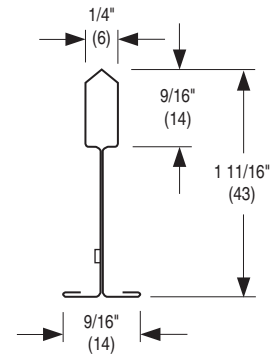

Suprafine®
T-Bar Detail