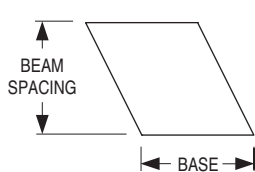

AVAILABLE SHAPES FOR ARMSTRONG® DESIGNFLEX™ CEILINGS

(All views are face views.)

Triangles

NOMINAL 60° TRIANGLE

- 24" BEAM SPACING x 24" BASE
- 48" BEAM SPACING x 48" BASE

NOMINAL 45° TRIANGLE

- 24" BEAM SPACING x 48" BASE

NOMINAL 75° TRIANGLE

- 48" BEAM SPACING x 24" BASE

90° TRIANGLE, LEFT

- 24" BEAM SPACING x 48" BASE

90° TRIANGLE, RIGHT

- 24" BEAM SPACING x 48" BASE

90° TRIANGLE, SYMMETRICAL

- 24" BEAM SPACING x 24" BASE
- 48" BEAM SPACING x 48" BASE

Parallelograms

NOMINAL 60° PARALLELOGRAM, LEFT

- 24" BEAM SPACING x 24" BASE

NOMINAL 60° PARALLELOGRAM, RIGHT

- 24" BEAM SPACING x 24" BASE

SCHEDULE TYPE:
PROJECT:
ENGINEER:
CONTRACTOR:

 Page 1 of 2
 Dimensions are in inches (mm).

Options:

- Aluminum construction (Model FLPR-SHPA).
- SS Sight shield.

Finish:

- BW British White.
- SP Special Finish _____ .

| | | | | | |
|-----------------------|-------------|--------------------------------|-------------------|--------------------|--|
| SCHEDULE TYPE: | | Page 2 of 2 | | | |
| PROJECT: | | Dimensions are in inches (mm). | | | |
| ENGINEER: | DATE | B SERIES | SUPERSEDES | DRAWING NO. | |
| CONTRACTOR: | 7 - 15 - 22 | FLR | 3 - 28 - 22 | FLPR-SHP | |