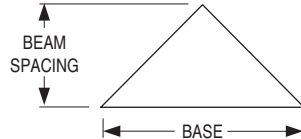

AVAILABLE SHAPES FOR ARMSTRONG® DESIGNFLEX™ CEILINGS

(All views are face views.)

Triangles

NOMINAL 60° TRIANGLE

- 24" BEAM SPACING x 24" BASE
- 48" BEAM SPACING x 48" BASE

NOMINAL 45° TRIANGLE

- 24" BEAM SPACING x 48" BASE

NOMINAL 75° TRIANGLE

- 48" BEAM SPACING x 24" BASE

90° TRIANGLE, LEFT

- 24" BEAM SPACING x 48" BASE

90° TRIANGLE, RIGHT

- 24" BEAM SPACING x 48" BASE

90° TRIANGLE, SYMMETRICAL

- 24" BEAM SPACING x 24" BASE
- 48" BEAM SPACING x 48" BASE

Options:

- Aluminum construction (Model FLPR-SHPA).
- SS Sight shield.

Finish:

- BW British White.
- SP Special Finish _____ .

| | | | | | |
|-----------------------|-------------|--------------------------------|-------------------|--------------------|--|
| SCHEDULE TYPE: | | Page 2 of 2 | | | |
| PROJECT: | | Dimensions are in inches (mm). | | | |
| ENGINEER: | DATE | B SERIES | SUPERSEDES | DRAWING NO. | |
| CONTRACTOR: | 7 - 15 - 22 | FLR | 3 - 28 - 22 | FLPR-SHP | |