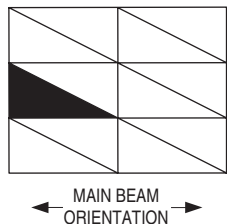

AVAILABLE SHAPES FOR ARMSTRONG® DESIGNFLEX™ CEILINGS

(All views are face views.)

Triangles

NOMINAL 60° TRIANGLE

- 24" BEAM SPACING x 24" BASE
- 48" BEAM SPACING x 48" BASE

NOMINAL 45° TRIANGLE

- 24" BEAM SPACING x 48" BASE

NOMINAL 75° TRIANGLE

- 48" BEAM SPACING x 24" BASE

90° TRIANGLE, LEFT

- 24" BEAM SPACING x 48" BASE

90° TRIANGLE, RIGHT

- 24" BEAM SPACING x 48" BASE

90° TRIANGLE, SYMMETRICAL

- 24" BEAM SPACING x 24" BASE
- 48" BEAM SPACING x 48" BASE

Options:

- Aluminum construction (Model FLPR-SHPA).
- SS Sight shield.

Finish:

- BW British White.
- SP Special Finish _____ .

| | | | | | |
|-----------------------|-------------|--------------------------------|-------------------|--------------------|--|
| SCHEDULE TYPE: | | Page 2 of 2 | | | |
| PROJECT: | | Dimensions are in inches (mm). | | | |
| ENGINEER: | DATE | B SERIES | SUPERSEDES | DRAWING NO. | |
| CONTRACTOR: | 7 - 15 - 22 | FLR | 3 - 28 - 22 | FLPR-SHP | |