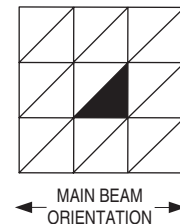

AVAILABLE SHAPES FOR ARMSTRONG® DESIGNFLEX™ CEILINGS

(All views are face views.)

Triangles

NOMINAL 60° TRIANGLE

- 24" BEAM SPACING x 24" BASE
- 48" BEAM SPACING x 48" BASE

NOMINAL 45° TRIANGLE

- 24" BEAM SPACING x 48" BASE

NOMINAL 75° TRIANGLE

- 48" BEAM SPACING x 24" BASE

90° TRIANGLE, LEFT

- 24" BEAM SPACING x 48" BASE

90° TRIANGLE, RIGHT

- 24" BEAM SPACING x 48" BASE

90° TRIANGLE, SYMMETRICAL

- 24" BEAM SPACING x 24" BASE
- 48" BEAM SPACING x 48" BASE

Parallelograms

NOMINAL 60° PARALLELOGRAM, LEFT

- 24" BEAM SPACING x 24" BASE

NOMINAL 60° PARALLELOGRAM, RIGHT

- 24" BEAM SPACING x 24" BASE

SCHEDULE TYPE:
PROJECT:
ENGINEER:
CONTRACTOR:

 Page 1 of 2
 Dimensions are in inches (mm).