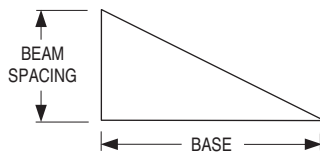

AVAILABLE SHAPES FOR ARMSTRONG® DESIGNFLEX™ CEILINGS

(All views are face views.)

Triangles

NOMINAL 60° TRIANGLE

- 24" BEAM SPACING x 24" BASE
- 48" BEAM SPACING x 48" BASE

NOMINAL 45° TRIANGLE

- 24" BEAM SPACING x 48" BASE

NOMINAL 75° TRIANGLE

- 48" BEAM SPACING x 24" BASE

90° TRIANGLE, LEFT

- 24" BEAM SPACING x 48" BASE

90° TRIANGLE, RIGHT

- 24" BEAM SPACING x 48" BASE

90° TRIANGLE, SYMMETRICAL

- 24" BEAM SPACING x 24" BASE
- 48" BEAM SPACING x 48" BASE

Options:

- Aluminum construction (Model FLPR-SHPA).
- SS Sight shield.

Finish:

- BW British White.
- SP Special Finish _____ .

| | | | | | |
|-----------------------|-------------|--------------------------------|-------------------|--------------------|--|
| SCHEDULE TYPE: | | Page 2 of 2 | | | |
| PROJECT: | | Dimensions are in inches (mm). | | | |
| ENGINEER: | DATE | B SERIES | SUPERSEDES | DRAWING NO. | |
| CONTRACTOR: | 7 - 15 - 22 | FLR | 3 - 28 - 22 | FLPR-SHP | |