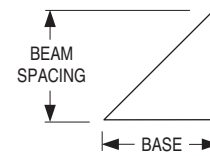

AVAILABLE SHAPES FOR ARMSTRONG® DESIGNFLEX™ CEILINGS

(All views are face views.)

Triangles

NOMINAL 60° TRIANGLE

- 24" BEAM SPACING x 24" BASE
- 48" BEAM SPACING x 48" BASE

NOMINAL 45° TRIANGLE

- 24" BEAM SPACING x 48" BASE

NOMINAL 75° TRIANGLE

- 48" BEAM SPACING x 24" BASE

90° TRIANGLE, LEFT

- 24" BEAM SPACING x 48" BASE

90° TRIANGLE, RIGHT

- 24" BEAM SPACING x 48" BASE

90° TRIANGLE, SYMMETRICAL

- 24" BEAM SPACING x 24" BASE
- 48" BEAM SPACING x 48" BASE

Parallelograms

NOMINAL 60° PARALLELOGRAM, LEFT

- 24" BEAM SPACING x 24" BASE

NOMINAL 60° PARALLELOGRAM, RIGHT

- 24" BEAM SPACING x 24" BASE

SCHEDULE TYPE:
PROJECT:
ENGINEER:
CONTRACTOR:

 Page 1 of 2
 Dimensions are in inches (mm).

Options:

- Aluminum construction (Model FLPR-SHPA).
- SS Sight shield.

Finish:

- BW British White.
- SP Special Finish _____ .

| | | | | | |
|-----------------------|-------------|--------------------------------|-------------------|--------------------|--|
| SCHEDULE TYPE: | | Page 2 of 2 | | | |
| PROJECT: | | Dimensions are in inches (mm). | | | |
| ENGINEER: | DATE | B SERIES | SUPERSEDES | DRAWING NO. | |
| CONTRACTOR: | 7 - 15 - 22 | FLR | 3 - 28 - 22 | FLPR-SHP | |