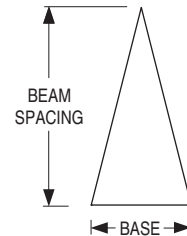

AVAILABLE SHAPES FOR ARMSTRONG® DESIGNFLEX™ CEILINGS

(All views are face views.)

Triangles

NOMINAL 60° TRIANGLE

- 24" BEAM SPACING x 24" BASE
- 48" BEAM SPACING x 48" BASE

NOMINAL 45° TRIANGLE

- 24" BEAM SPACING x 48" BASE

NOMINAL 75° TRIANGLE

- 48" BEAM SPACING x 24" BASE

90° TRIANGLE, LEFT

- 24" BEAM SPACING x 48" BASE

90° TRIANGLE, RIGHT

- 24" BEAM SPACING x 48" BASE

90° TRIANGLE, SYMMETRICAL

- 24" BEAM SPACING x 24" BASE
- 48" BEAM SPACING x 48" BASE

DATE
B SERIES
SUPERSEDES
DRAWING NO.

7 - 15 - 22

FLR

3 - 28 - 22

FLPR-SHP

FLOWLINE™ SHAPES PERFORATED RETURNS
ARCHITECTURAL • RETURN PANEL
MODELS: FLPR-SHP AND FLPR-SHPA

Standard Mounting Style
Panel for 9/16" (14) Flat T-Bar Tegular Ceiling (Suprafine®)

Options:

- Aluminum construction (Model FLPR-SHPA).
- SS Sight shield.

Finish:

- BW British White.
- SP Special Finish _____ .

| | | | | | |
|-----------------------|-------------|--------------------------------|-------------------|--------------------|--|
| SCHEDULE TYPE: | | Page 2 of 2 | | | |
| PROJECT: | | Dimensions are in inches (mm). | | | |
| ENGINEER: | DATE | B SERIES | SUPERSEDES | DRAWING NO. | |
| CONTRACTOR: | 7 - 15 - 22 | FLR | 3 - 28 - 22 | FLPR-SHP | |