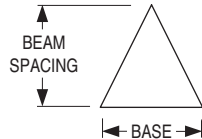

AVAILABLE SHAPES FOR ARMSTRONG® DESIGNFLEX™ CEILINGS

(All views are face views.)

Triangles

NOMINAL 60° TRIANGLE

- 24" BEAM SPACING x 24" BASE
- 48" BEAM SPACING x 48" BASE

NOMINAL 45° TRIANGLE

- 24" BEAM SPACING x 48" BASE

NOMINAL 75° TRIANGLE

- 48" BEAM SPACING x 24" BASE

90° TRIANGLE, LEFT

- 24" BEAM SPACING x 48" BASE

90° TRIANGLE, RIGHT

- 24" BEAM SPACING x 48" BASE

90° TRIANGLE, SYMMETRICAL

- 24" BEAM SPACING x 24" BASE
- 48" BEAM SPACING x 48" BASE

Options:

- Aluminum construction (Model FLPR-SHPA).
- SS Sight shield.

Finish:

- BW British White.
- SP Special Finish _____ .

| | | | | | |
|-----------------------|-------------|--------------------------------|-------------------|--------------------|--|
| SCHEDULE TYPE: | | Page 2 of 2 | | | |
| PROJECT: | | Dimensions are in inches (mm). | | | |
| ENGINEER: | DATE | B SERIES | SUPERSEDES | DRAWING NO. | |
| CONTRACTOR: | 7 - 15 - 22 | FLR | 3 - 28 - 22 | FLPR-SHP | |